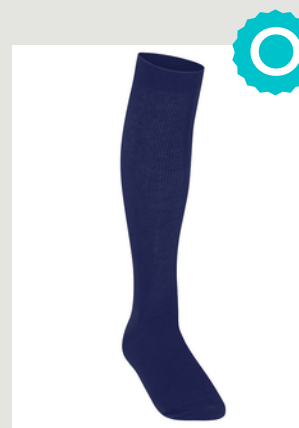

**St Anne's Trousers with Logo**  
from £18.50

**St Anne's Kilt**  
from £28.95

**Navy Cotton Rich Tights**  
£9.00

**Zeco Knee High Navy Socks (3 pair pack)**  
£10.95

PE KIT