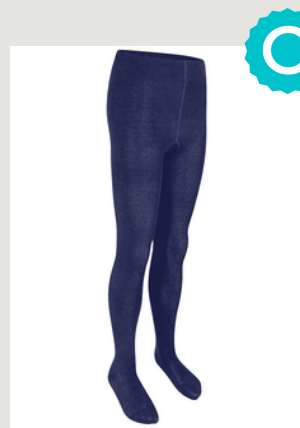

**St Anne's Trousers with Logo**  
from £18.50

**St Anne's Kilt**  
from £28.95

**Navy Cotton Rich Tights**  
£9.00

**Zeco Knee High Navy Socks (3 pair pack)**  
£10.95

PE KIT