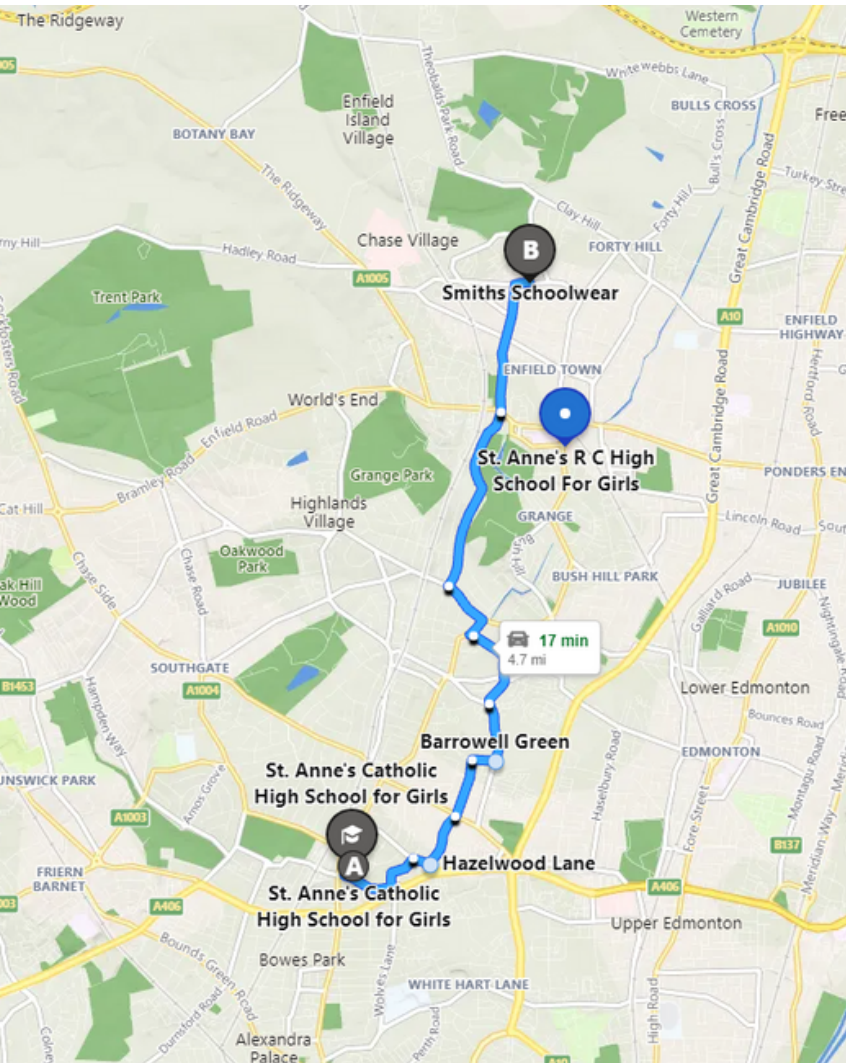

# your local Smiths schoolwear store

 155-157 Lancaster Road, Enfield, EN2 0JN

Our Enfield store is 4.6 miles (a 12 minute drive) from your school. There is free off-road parking available. The closest bus stop is Browning Road (EN2) and you can get the W8 or 191 bus to the shop.